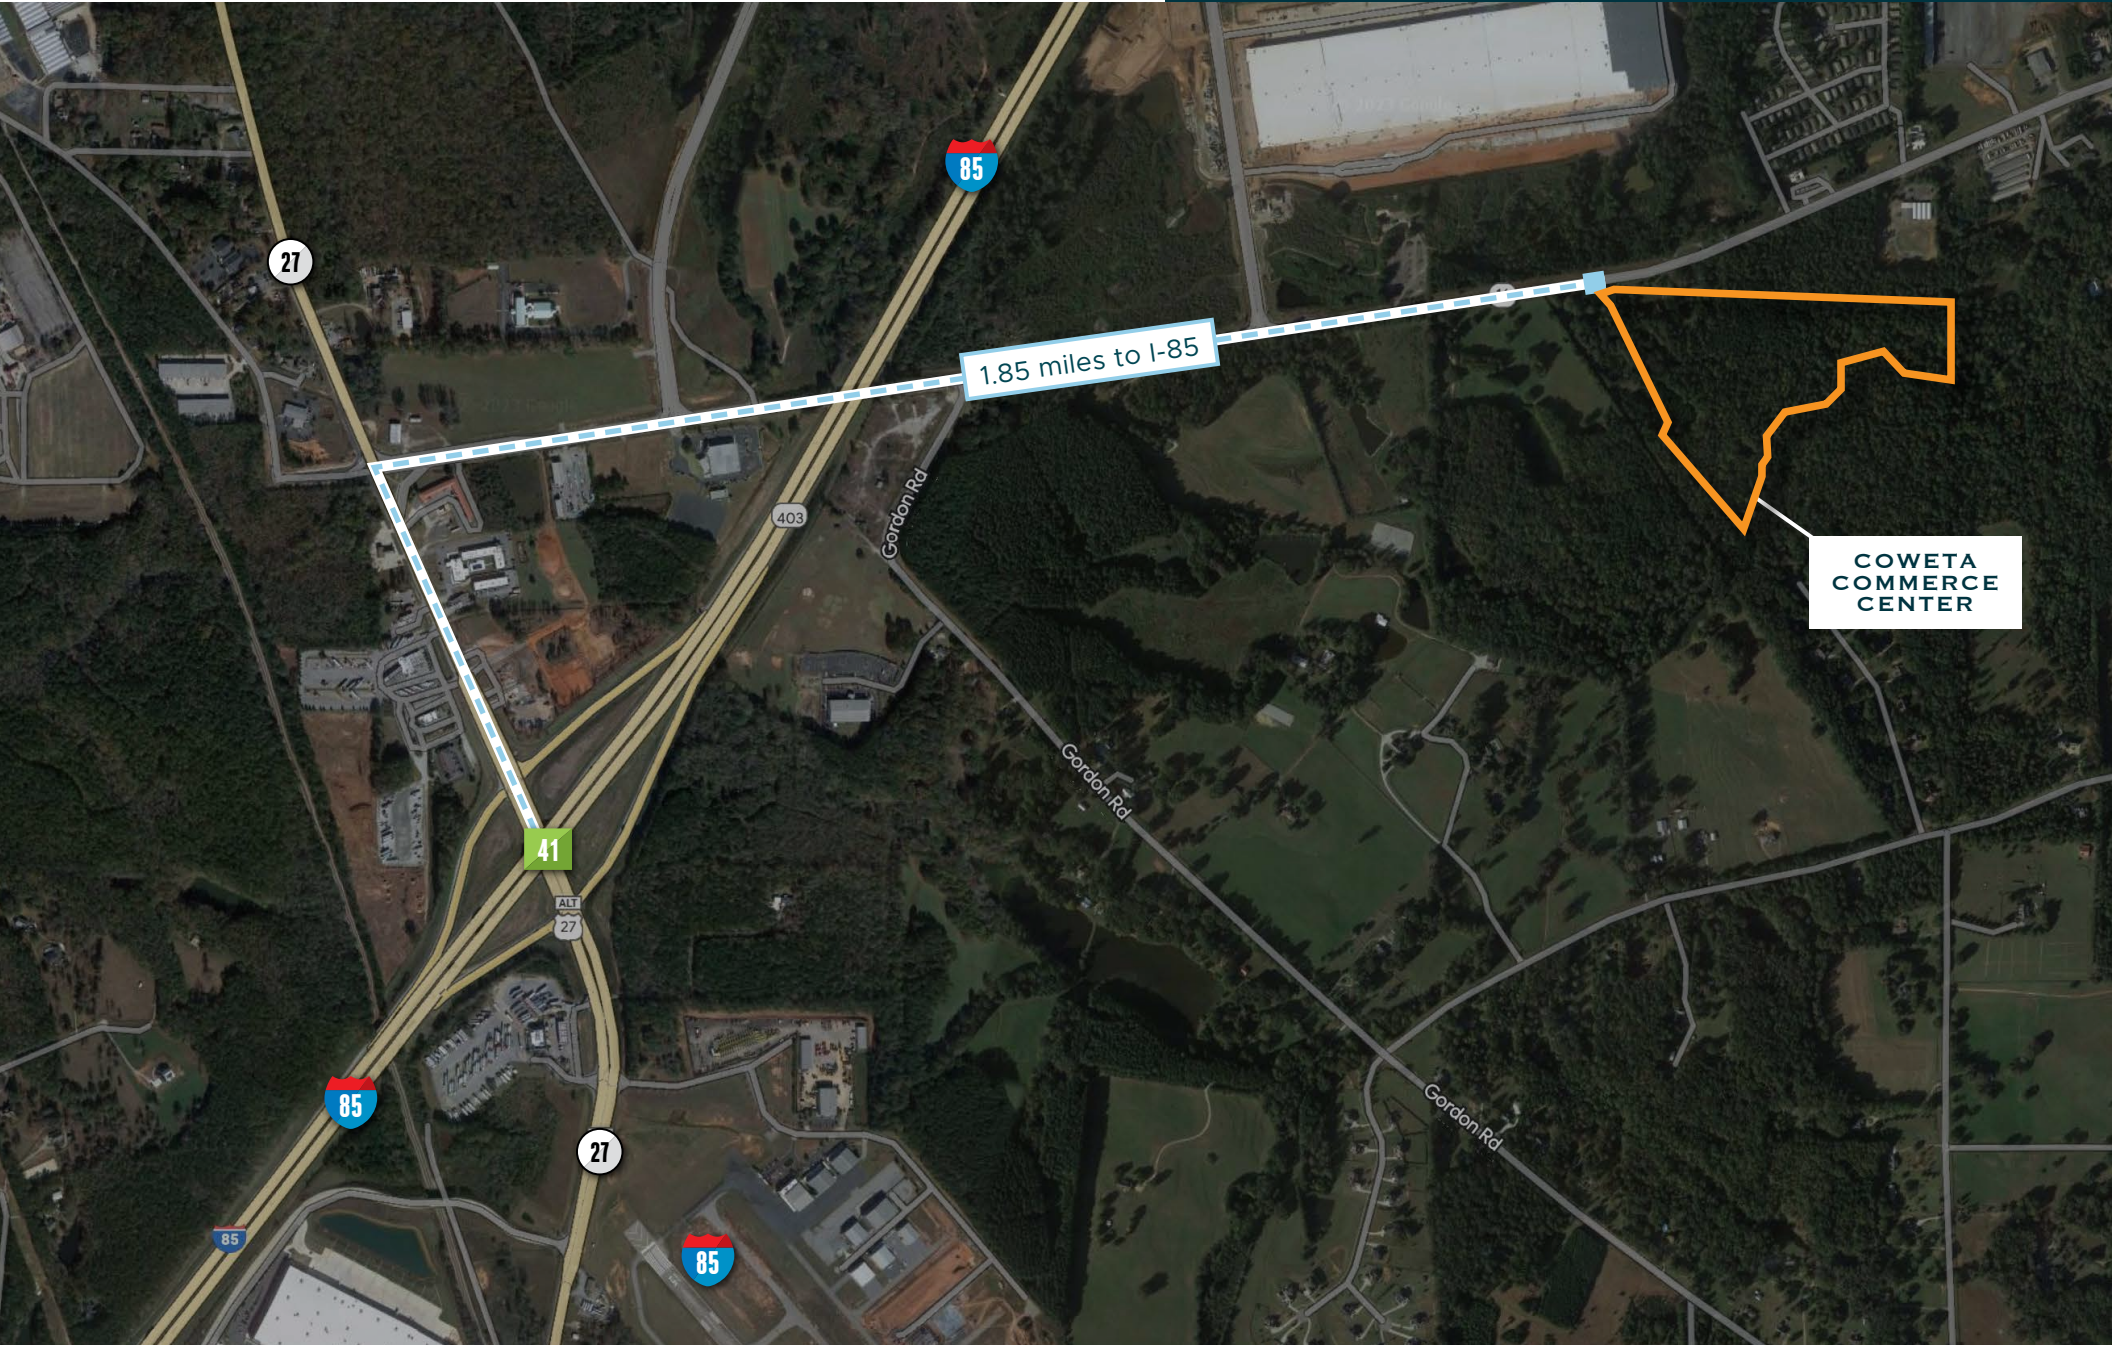

Information is deemed from reliable sources. No warranty is made as to its accuracy.

SPECS

ADDRESS:

765-775 E. GA 16 Highway
Newnan, GA 30263

TOTAL SF:

271,111

ACREAGE:

30.4 Acres

LOCATION

LOCATION

COWETA
COMMERCE
CENTER

INTERSTATE

I-85 (Exit 41)	1.85 miles
I-285	30 miles

RAIL

CSX Intermodal - Fairburn	24 miles
Norfolk Southern Intermodal - Austell	51 miles

AIR