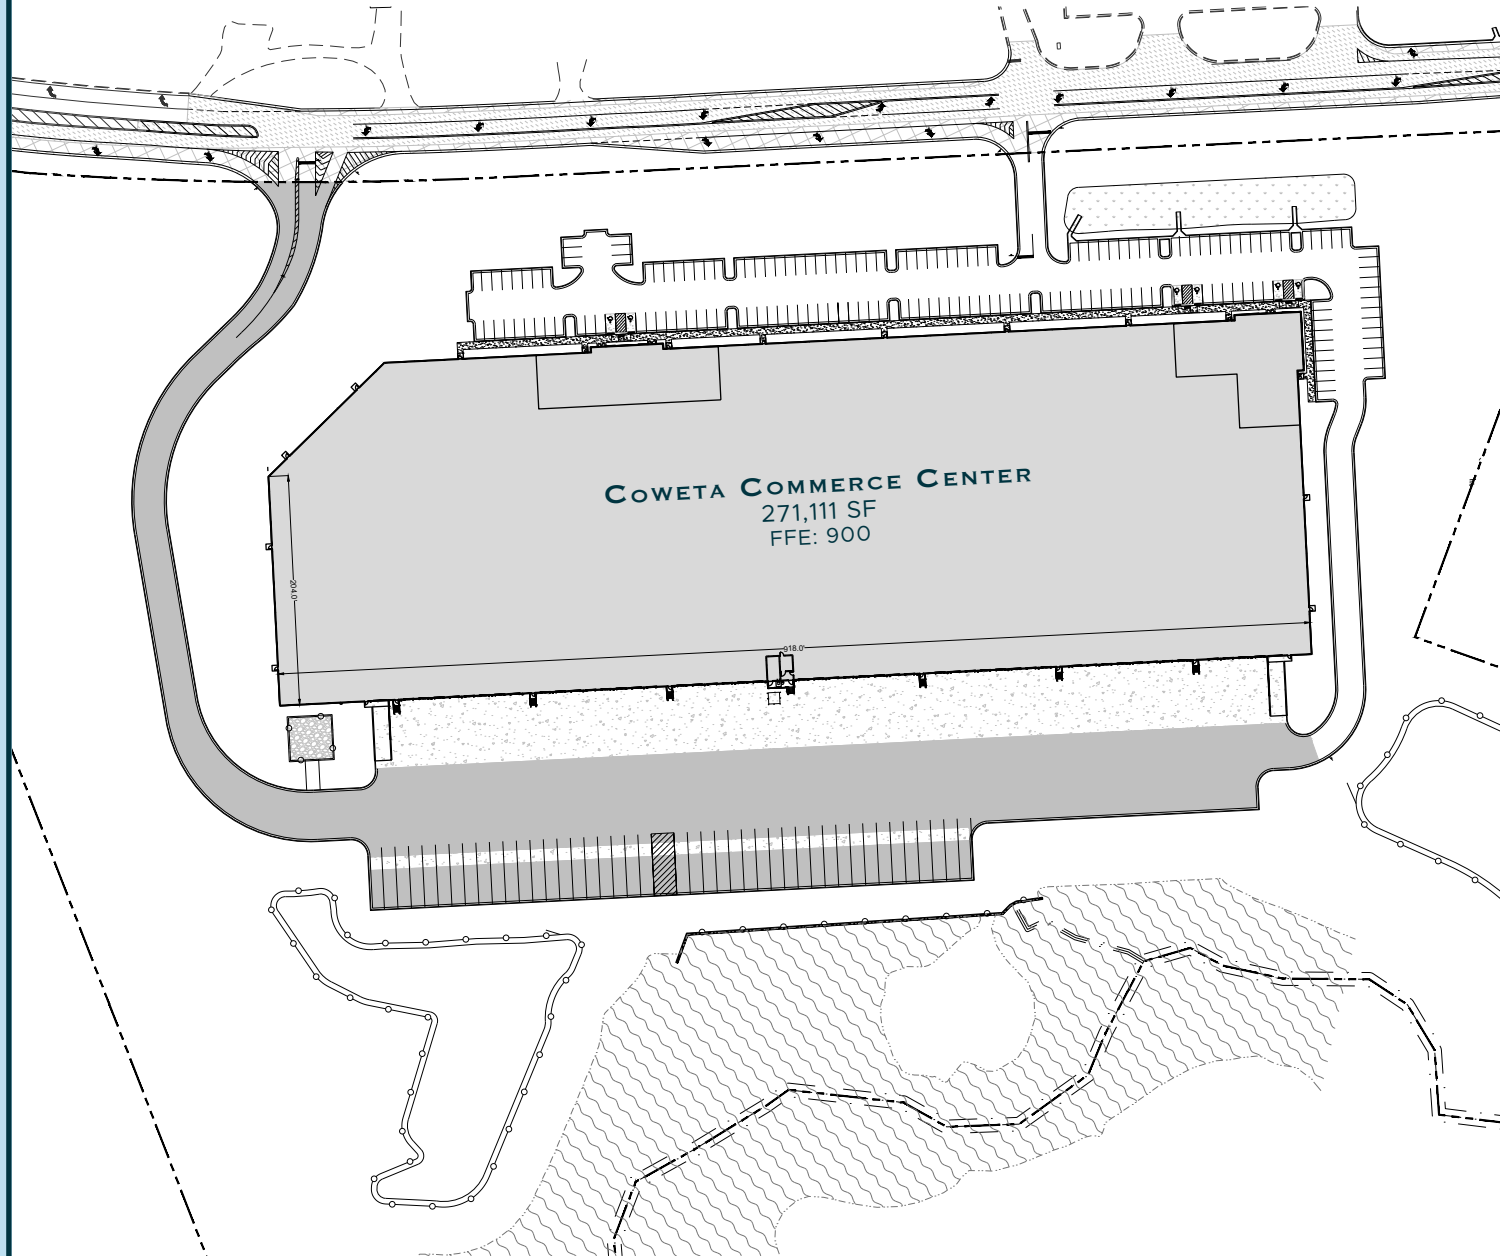

SPECS

ADDRESS:

765-775 E. GA 16 Highway
Newnan, GA 30263

TOTAL SF:

271,111

ACREAGE:

30.4 Acres

CONFIGURATION:

Rear Load

DIMENSIONS:

918' W X 295' D

COLUMN SPACING:

54ft x 48ft with 54ft x 60ft Speed Bay

CLEAR HEIGHT:

32'

SLAB:

6" Floor Slab with Full 10 mil.
Vapor Barrier

DOCK HIGH DOORS:

54

DRIVE-IN DOORS:

2 (12' x 14')

TRAILER PARKS:

43 Trailer Parks